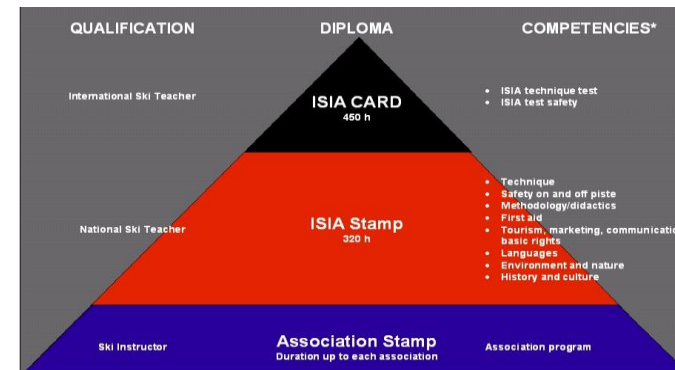

ISIA Card - Assigned to an ISIA Qualified Teacher having fulfilled an education pathway recognised by ISIA matching the ISIA Performance Level 3 as defined by the ISIA Quality Standard, latest edition. Printed on the verso of the National Membership card identifying the ISIA Member Association the Teachers is belonging to, it carries the current year ISIA Stamp and the Ski Teacher ID Nr. as from the ISIA International Database. To be valid MUST be signed by the holder.

ISIA Stamp - Numbered, indicating the current season year. Assigned to an ISIA Qualified Teacher having fulfilled an education pathway recognised by ISIA matching the ISIA Performance Level 2 as defined by the ISIA Quality Standard, latest edition. The stamp has to be placed on the National Membership card identifying the ISIA Member Association the Teachers is belonging to.