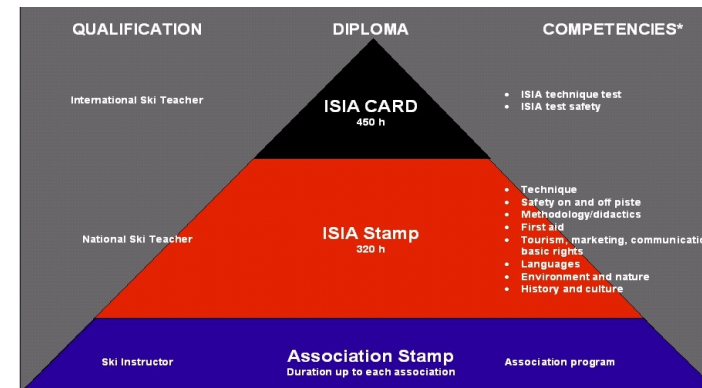

ISIA Card - Assigned to an ISIA Qualified Teacher having fulfilled an education pathway recognised by ISIA matching the ISIA Performance Level 3 as defined by the ISIA Minimum Standard, latest edition.
Printed on the verso of the National Membership card identifying the ISIA Member Association the Teachers is belonging to, it carries the current year ISIA Stamp and the Ski Teacher ID Nr. as from the ISIA International Database.
To be valid MUST be signed by the holder.

ISIA Stamp - Numbered, indicating the current season year.
Assigned to an ISIA Qualified Teacher having fulfilled an education pathway recognised by ISIA matching the ISIA Performance Level 2 as defined by the ISIA Minimum Standard, latest edition.
The stamp has to be placed on the National Membership card identifying the ISIA Member Association the Teachers is belonging to.